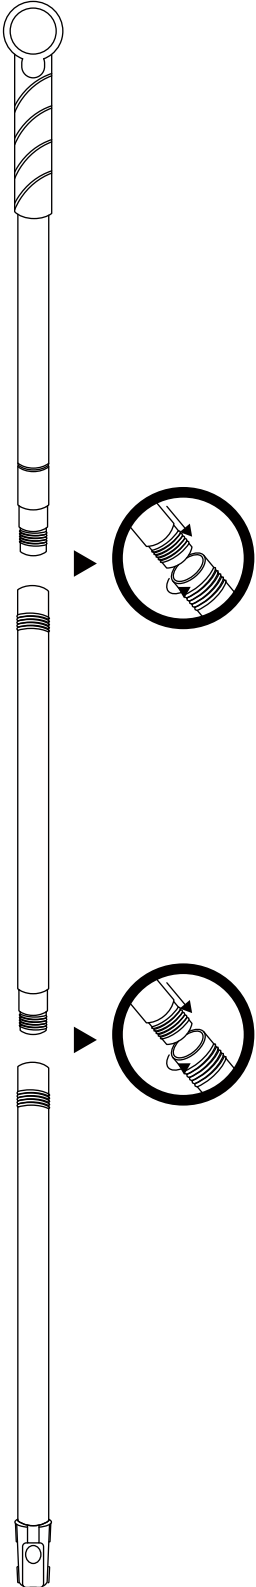

# FAYINA

# TELESCOPIC STAINLESS STEEL HANDLE

instructions

1.

2.

Built-in loop for easy storage. Hang it in compact places with our wall mounted storage hanger

\*hanger sold separately

Easily interchange handle with Fayina Quick Click attachments such as rubber brush, viscose mop head, microfiber duster, etc.

\*attachments sold separately

3.

Telescopic Handle with a maximum length of **56 IN**