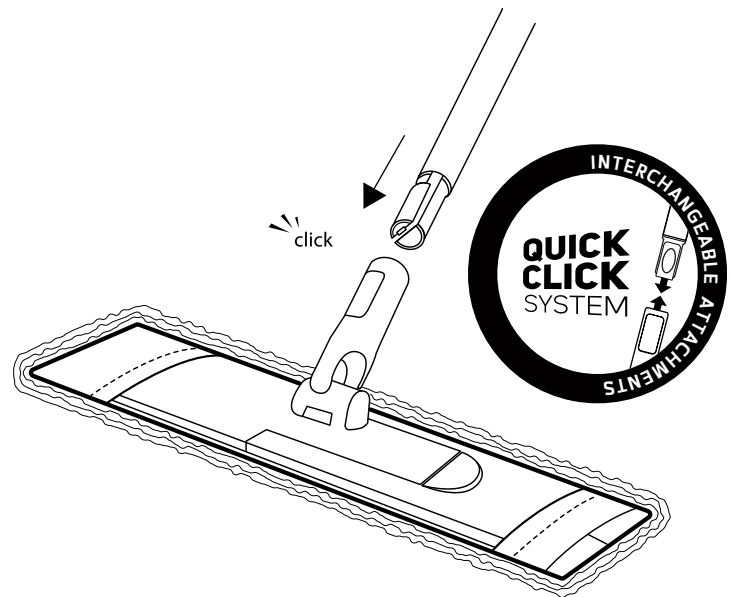

Red Lever press it to fold frame

Premium Microfiber Mop (2 types included)

2 sew in pockets

FAYINA

WET MOPPING KIT

instructions 2/3

4.

Press red lever to fold out Mop Frame

While Mop Frame is folded insert Mop Frame ends into the pockets of the Premium Microfiber Mop

Press in the middle of the Mop Frame until you hear a click securing the Premium Microfiber Mop in place

5.

Connect the red tip of the Telescopic Handle with the Mop Frame or other Fayina Quick Click attachments such as rubber brush, viscose mop head, microfiber duster, etc.

*attachments sold separately

FAYINA