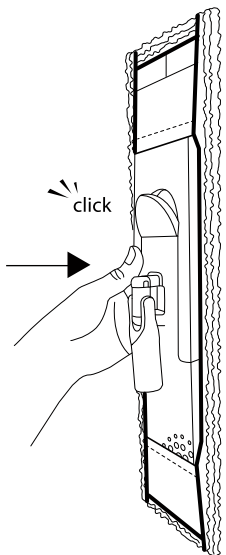

FAYINA

WET MOPPING KIT

instructions 1/3

1.

2.

Telescopic Handle with a maximum length of 56 IN

3.

Foldable Mop Frame

Red Lever press it to fold frame

Premium Microfiber Mop (2 types included)

2 sew in pockets

FAYINA

WET MOPPING KIT

instructions 2/3

4.

Press red lever to fold out Mop Frame

While Mop Frame is folded insert Mop Frame ends into the pockets of the Premium Microfiber Mop

Press in the middle of the Mop Frame until you hear a click securing the Premium Microfiber Mop in place

5.

Connect the red tip of the Telescopic Handle with the Mop Frame or other Fayina Quick Click attachments such as rubber brush, viscose mop head, microfiber duster, etc.

*attachments sold separately

FAYINA