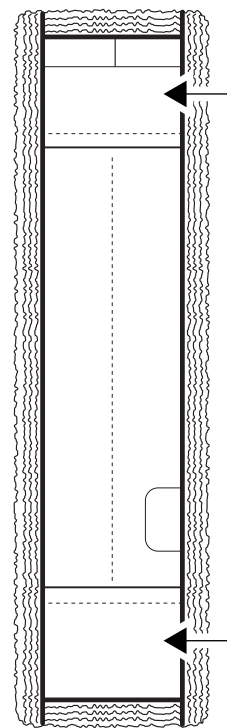

FAYINA

WET MOPPING KIT

instructions 1/3

1.

2.

Telescopic Handle with a maximum length of 56 IN

3.

Foldable Mop Frame

Red Lever press it to fold frame

Premium Microfiber Mop (2 types included)

2 sew in pockets

FAYINA

WET MOPPING KIT

instructions 2/3

4.

Press red lever to fold out Mop Frame

While Mop Frame is folded insert Mop Frame ends into the pockets of the Premium Microfiber Mop

Press in the middle of the Mop Frame until you hear a click securing the Premium Microfiber Mop in place

5.