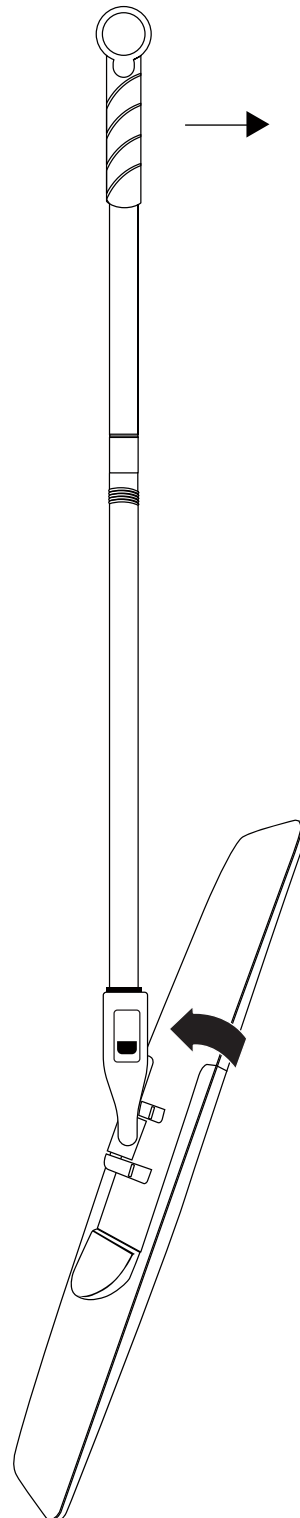

FAYINA

WET MOPPING KIT

instructions 1/3

1.

2.

Telescopic Handle with a maximum length of 56 IN

3.

Foldable Mop Frame

Red Lever press it to fold frame

Premium Microfiber Mop (2 types included)

2 sew in pockets

FAYINA

WET MOPPING KIT

instructions 2/3

4.

Press red lever to fold out Mop Frame

Connect the red tip of the Telescopic Handle with the Mop Frame or other Fayina Quick Click attachments such as rubber brush, viscose mop head, microfiber duster, etc.

*attachments sold separately

FAYINA

WET MOPPING KIT

instructions 3/3

6.

Spray Microfiber Mop with water or favorite cleaning solution

Pivoting head & low profile design cleans underneath and around furniture

7.

Built-in loop for easy storage. Hang it in compact places with our wall mounted storage hanger