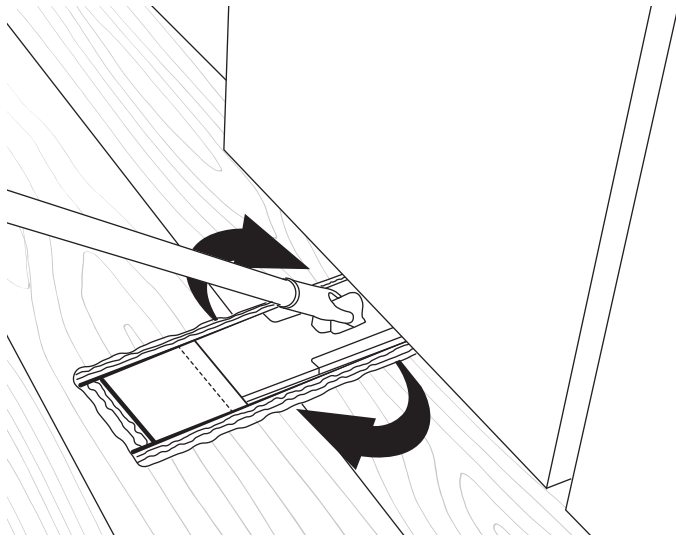

FAYINA

WET MOPPING KIT

instructions 3/3

6.

Spray Microfiber Mop with water or favorite cleaning solution

Pivoting head & low profile design cleans underneath and around furniture

7.

Built-in loop for easy storage. Hang it in compact places with our wall mounted storage hanger

*hanger sold separately

When ready to store fold and snap. Mop Frame will lock in vertical position.