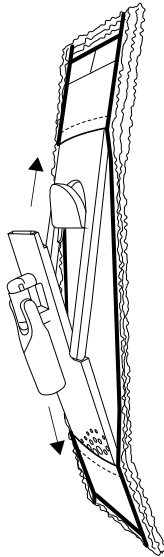

FAYINA

WET MOPPING KIT

instructions 1/3

1.

2.

Telescopic Handle with a maximum length of 56 IN

3.

Foldable Mop Frame

Red Lever press it to fold frame

Premium Microfiber Mop (2 types included)

2 sew in pockets

FAYINA

WET MOPPING KIT

instructions 2/3

4.

Press red lever to fold out Mop Frame

While Mop Frame is folded insert Mop Frame ends into the pockets of the Premium Microfiber Mop

Press in the middle of the Mop Frame until you hear a click securing the Premium Microfiber Mop in place

5.

Connect the red tip of the Telescopic Handle with the Mop Frame or other Fayina Quick Click attachments such as rubber brush, viscose mop head, microfiber duster, etc.

*attachments sold separately

FAYINA