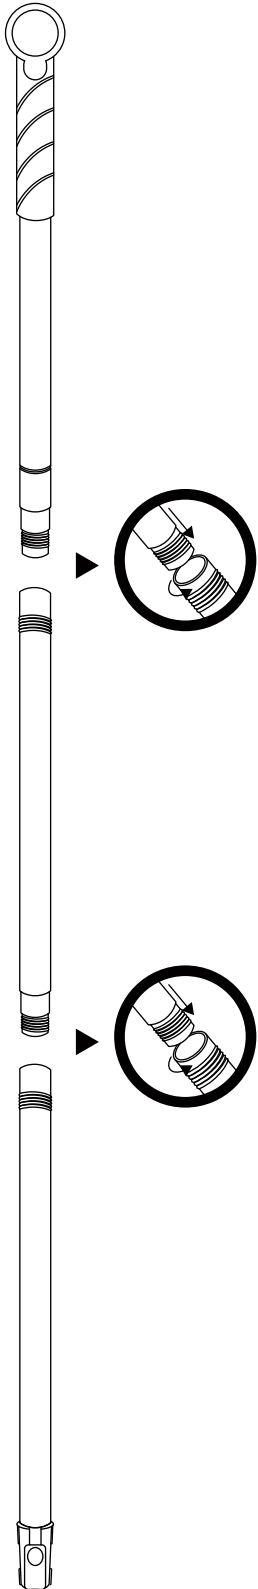

FAYINA

WET MOPPING KIT

instructions 1/3

1.

2.

Telescopic Handle with a maximum length of 56 IN

3.

Foldable Mop Frame

Red Lever press it to fold frame

Premium Microfiber Mop (2 types included)

2 sew in pockets

FAYINA

WET MOPPING KIT

instructions 2/3

4.

Press red lever to fold out Mop Frame

While Mop Frame is folded insert Mop Frame ends into the pockets of the Premium Microfiber Mop

Press in the middle of the Mop Frame until you hear a click securing the Premium Microfiber Mop in place

5.

Connect the red tip of the Telescopic Handle with the Mop Frame or other Fayina Quick Click attachments such as rubber brush, viscose mop head, microfiber duster, etc.

*attachments sold separately

FAYINA