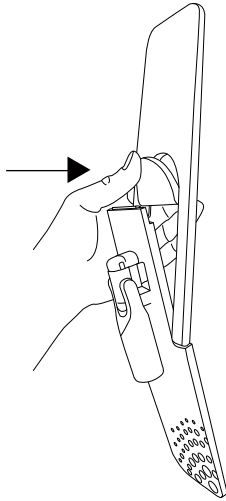

FAYINA

WET MOPPING KIT

instructions 1/3

1.

2.

Telescopic Handle with a maximum length of 56 IN

3.

Foldable Mop Frame

Red Lever press it to fold frame

Premium Microfiber Mop (2 types included)

2 sew in pockets

FAYINA

WET MOPPING KIT

instructions 2/3

4.

Press red lever to fold out Mop Frame

While Mop Frame is folded insert Mop Frame ends into the pockets of the Premium Microfiber Mop

Press in the middle of the Mop Frame until you hear a click securing the Premium Microfiber Mop in place

5.

Connect the red tip of the Telescopic Handle with the Mop Frame or other Fayina Quick Click attachments such as rubber brush, viscose mop head, microfiber duster, etc.

*attachments sold separately

FAYINA