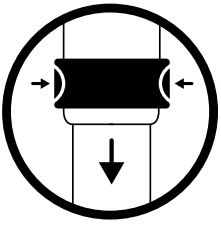

## 3.

Squeeze red locking ring to release flexible arm

Telescopic Handle with a maximum length of 65 IN

Featuring an extra 20 inches of flexible arm that is perfect for cleaning underneath furniture