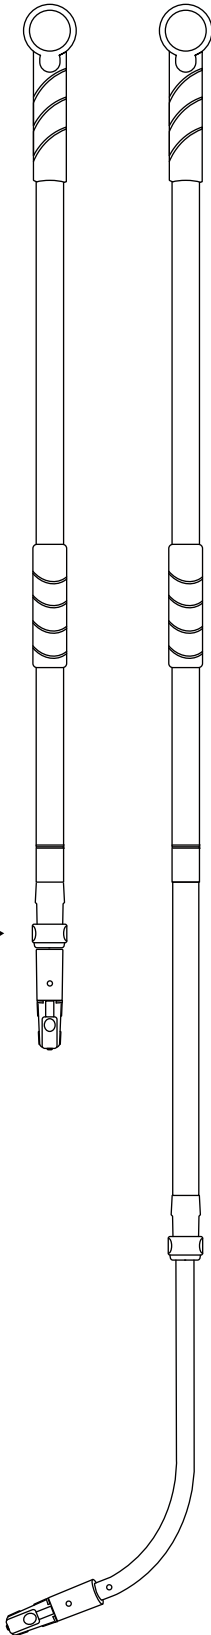

# FLEX-EX MOPPING KIT

instructions 1/3

# 2.

# FLEX-EX MOPPING KIT

instructions 2/3

## 3.

Squeeze red locking ring to release flexible arm

Telescopic Handle with a maximum length of 65 IN

Featuring an extra 20 inches of flexible arm that is perfect for cleaning underneath furniture