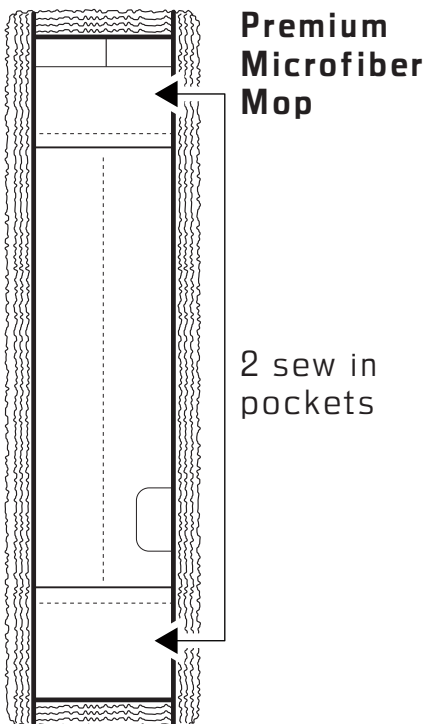

FAYINA

FLEX-EX MOPPING KIT

instructions 1/3

1.