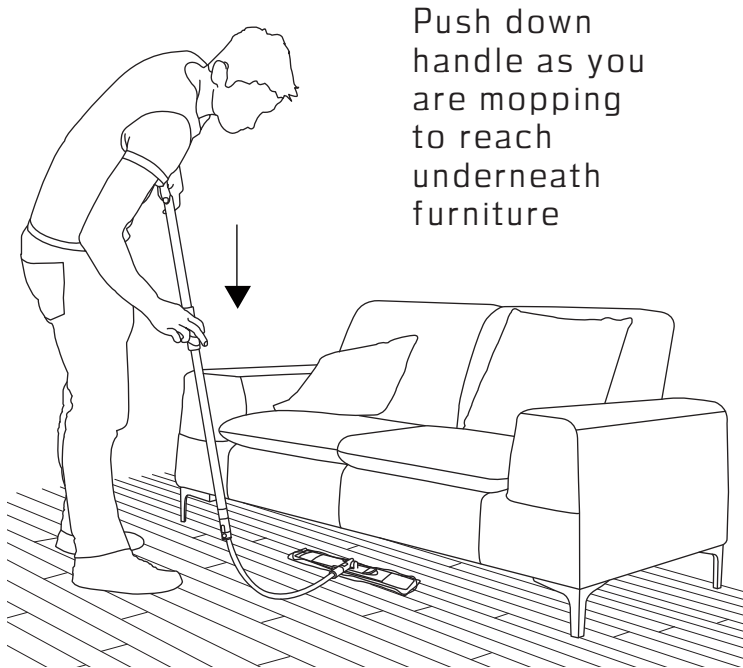

FAYINA

FLEX-EX MOPPING KIT

instructions 3/3

5.

Push down
handle as you
are mopping
to reach
underneath
furniture

6.