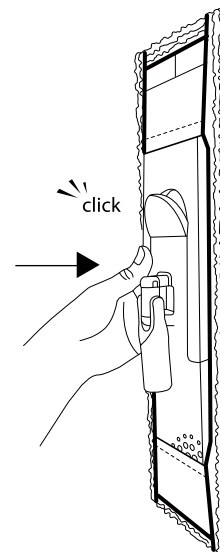

FAYINA

FLEX-EX MOPPING KIT

instructions 1/3

1.

2.