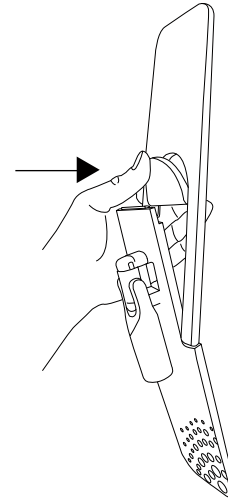

FAYINA

FLEX-EX MOPPING KIT

instructions 1/3

1.

2.