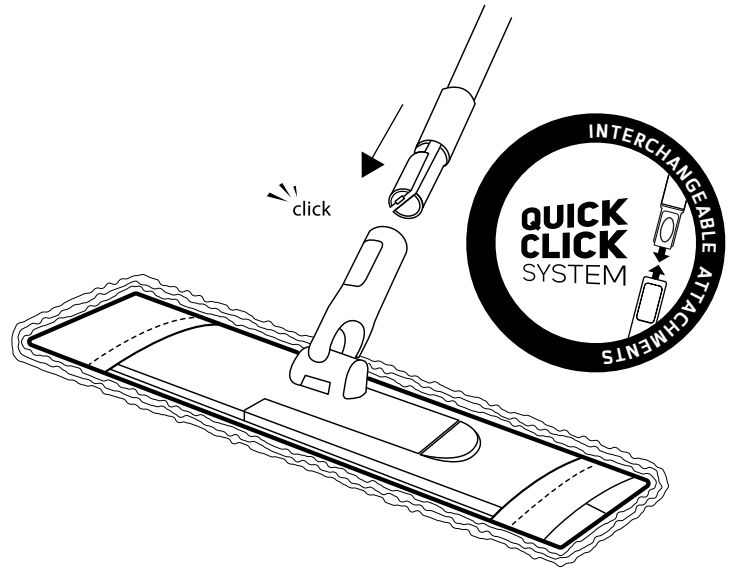

## 3.

Squeeze red locking ring to release flexible arm

Telescopic Handle with a maximum length of 65 IN

Featuring an extra 20 inches of flexible arm that is perfect for cleaning underneath furniture

## 4.

Connect the red tip of the Flex-Ex Handle with the Mop Frame