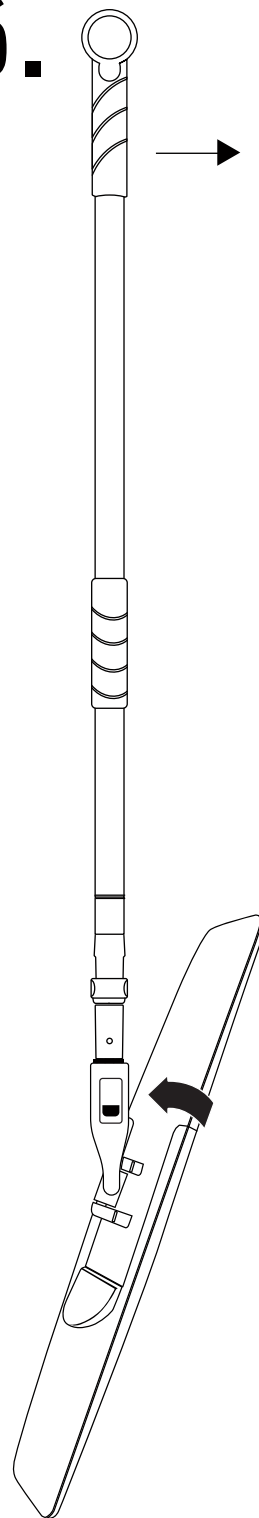

Built-in loop
for easy
storage. Hang
it in compact
places with our
wall mounted
storage hanger

*hanger sold
separately

When ready to
store fold and
snap. Mop
Frame will lock
in vertical
position