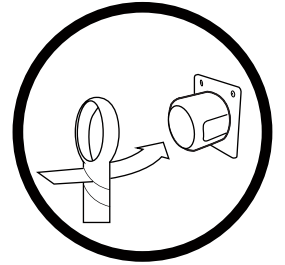

## 6.

Built-in loop  
for easy  
storage. Hang  
it in compact  
places with our  
wall mounted  
storage hanger

\*hanger sold  
separately

When ready to  
store fold and  
snap. Mop  
Frame will lock  
in vertical  
position