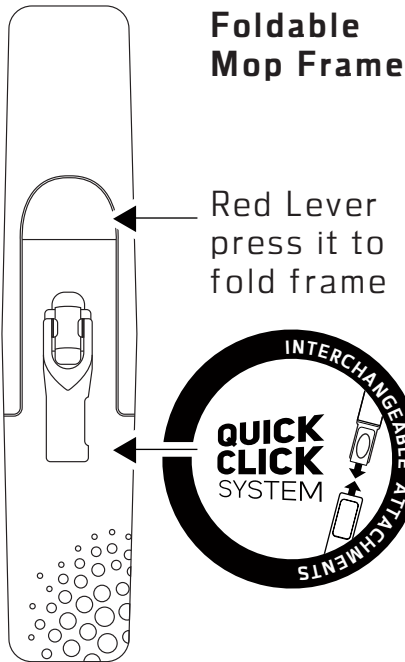

FAYINA

FLEX-EX MOPPING KIT

instructions 1/3

1.