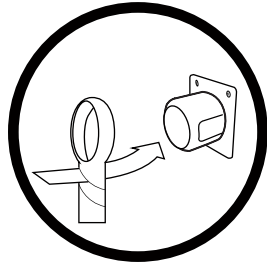

# FLEX-EX HANDLE

instructions

1.

Squeeze red locking ring to release flexible arm

Built-in loop for easy storage. Hang it in compact places with our wall mounted storage hanger

\*hanger sold separately

Telescopic Handle with a maximum length of **65 IN**

Featuring an extra 20 inches of flexible arm that is perfect for cleaning underneath furniture

2.

Connect the red tip of the Flex-Ex Handle with the Mop Frame

\*mop & mop frame sold separately

Push down handle as you are mopping to reach underneath furniture