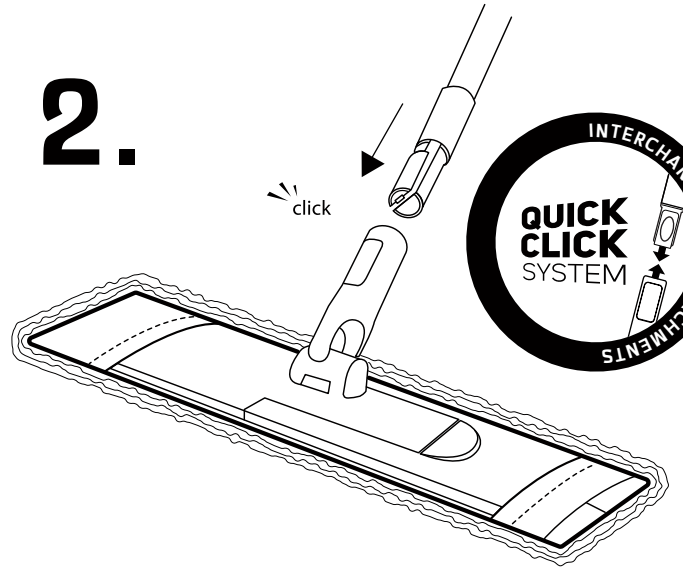

# FLEX-EX HANDLE

instructions

1.

Squeeze red locking ring to release flexible arm

Built-in loop for easy storage. Hang it in compact places with our wall mounted storage hanger

\*hanger sold separately

Telescopic Handle with a maximum length of **65 IN**

Featuring an extra 20 inches of flexible arm that is perfect for cleaning underneath furniture

2.

Connect the red tip of the Flex-Ex Handle with the Mop Frame

\*mop & mop frame sold separately

Push down handle as you are mopping to reach underneath furniture