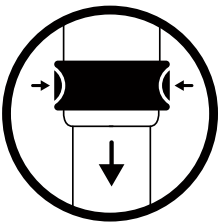

# FLEX-EX HANDLE

instructions

1.

Squeeze red locking ring to release flexible arm

Built-in loop for easy storage. Hang it in compact places with our wall mounted storage hanger

\*hanger sold separately

Telescopic Handle with a maximum length of **65 IN**

Featuring an extra 20 inches of flexible arm that is perfect for cleaning underneath furniture

2.

Connect the red tip of the Flex-Ex Handle with the Mop Frame

\*mop & mop frame sold separately

Push down handle as you are mopping to reach underneath furniture