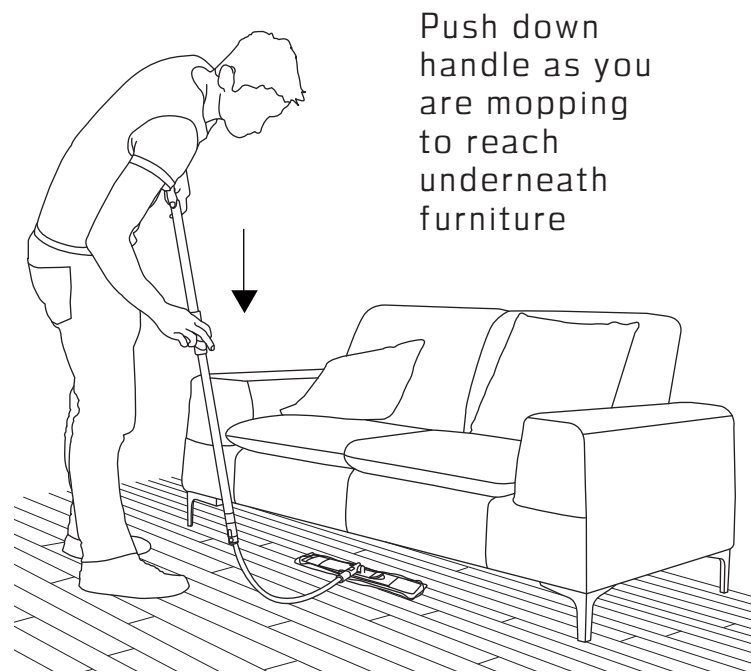

# FLEX-EX HANDLE

instructions

1.

Squeeze red locking ring to release flexible arm

Built-in loop for easy storage. Hang it in compact places with our wall mounted storage hanger

\*hanger sold separately

Telescopic Handle with a maximum length of **65 IN**

Featuring an extra 20 inches of flexible arm that is perfect for cleaning underneath furniture

2.

Connect the red tip of the Flex-Ex Handle with the Mop Frame

\*mop & mop frame sold separately

Push down handle as you are mopping to reach underneath furniture